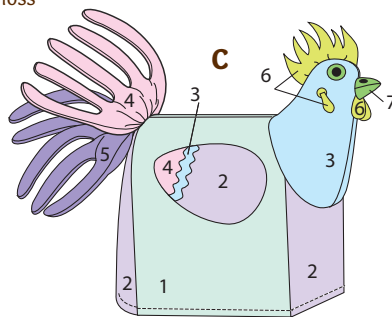

### HEN APPLIANCE COVER B

#### Materials needed:

**FABRIC 45" (115 cm) WIDE**

Fabric 1 - ¾ yd (0.70 m)

Fabric 2, 3 - ¾ yd (0.40 m) each

Fabric 4 - ¼ yd (0.30 m)

Fabric 5 - 12" x 9" (31 cm x 23 cm)

Fabric 6 - 4" x 6" (10 cm x 15 cm)

Fleece - ⅝ yd (0.60 m)

**FUSIBLE INTERFACING 22" (56 cm) WIDE**

¼ yd. (0.30 m)

14½" W x 14½" H x 9" D  
(37 cm x 37 cm x 23 cm)