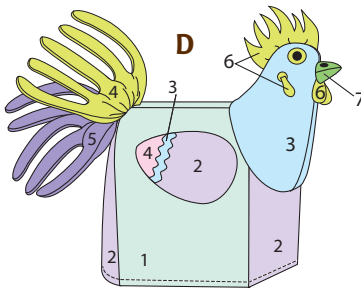

**FUSIBLE INTERFACING 22" (56 cm) WIDE**

¼ yd. (0.30 m)

14½" W x 14½" H x 9" D  
(37 cm x 37 cm x 23 cm)

### ROOSTER APPLIANCE COVER C, D

#### Materials needed:

**FABRIC 45" (115 cm) WIDE**

Fabric 1 - 1⅛ yds (1.10 m)

Fabric 2 - ⅝ yd (0.60 m)

Fabric 3, 4, 5 - ⅝ yd (0.40 m) each

Fabric 6 - 12" x 10" (31 cm x 26 cm)

Fabric 7 - 4" x 6" (10 cm x 15 cm)

Fusible Interfacing - 6" x 9" (15 cm x 23 cm)

Fleece C - 1⅞ yds (1.80 m)

Fleece D - 1⅞ yds (1.50 m)

9½" W x 13" H x 9" D  
(24 cm x 33 cm x 23 cm)