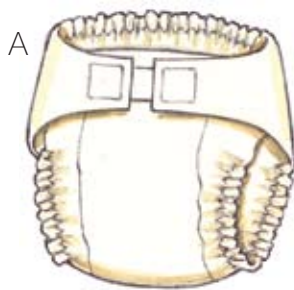

REUSABLE DIAPERS IN 5 SIZES FIT NEWBORN TO TOILET TRAINED

BABY & TODDLER

FITTED CLOTH

ALL-IN-ONE

COVER

price **3690**

**DIAPERS, DIAPER COVER,
INSERT & BAGS**
DIAPER SIZES: XS-S-M-L-XL
BAG SIZES: S-M-L

Fabrics: Waterproof fabrics such as PUL (polyurethane laminated fabric). Coated nylon or coated polyester may also be used. Absorbent fabrics such as fleece, terry cloth, French terry, flannel.

View A fitted Cloth Diaper with Velcro® closure is double with four layer insert and outer edges are serged or zig-zagged. Leg openings and back waist have elastic. View B All-In-One fitted diaper with Velcro® closure has waterproof outside and absorbent lining with four layer insert. Leg openings and back waist have elastic. View C fitted Diaper Cover with Velcro® closure has waterproof outside and is lined. Separate Insert has four layers and is used for extra absorption.

Bag View A has zipper and elastic loop. Bag View B has drawstring in casing and can be used to line diaper pail.

Diaper Size	XS	S	M	L	XL	
Height	24 (61)	26 1/2 (67)	29 (74)	31 1/2 (80)	34 (86)	" (cm)
Weight	13 (6)	18 (8)	22 (10)	26 (12)	29 (13)	lb (kg)
Approximate Age	3	6	12	18	24	months
Finished Size of Bags (Width x Height)						
View A	14 x 16 (36 x 40)		19 1/2 x 21 1/2 (49 x 55)		25 x 28 (63 x 71)	
View B	9 x 11 1/2 (23 x 29)		14 x 16 1/2 (35 x 42)		18 x 21 1/2 (46 x 55)	