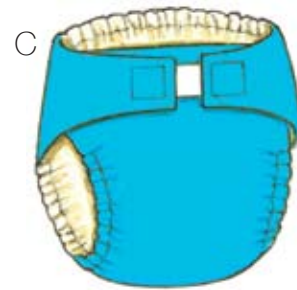

REUSABLE DIAPERS IN 5 SIZES FIT NEWBORN TO TOILET TRAINED

BABY & TODDLER

FITTED CLOTH

ALL-IN-ONE

COVER

price **3690**

**DIAPERS, DIAPER COVER,
INSERT & BAGS**
DIAPER SIZES: XS-S-M-L-XL
BAG SIZES: S-M-L

Fabrics: Waterproof fabrics such as PUL (polyurethane laminated fabric). Coated nylon or coated polyester may also be used. Absorbent fabrics such as fleece, terry cloth, French terry, flannel.

View A fitted Cloth Diaper with Velcro® closure is double with four layer insert and outer edges are serged or zig-zagged. Leg openings and back waist have elastic. View B All-In-One fitted diaper with Velcro® closure has waterproof outside and absorbent lining with four layer insert. Leg openings and back waist have elastic. View C fitted Diaper Cover with Velcro® closure has waterproof outside and is lined. Separate Insert has four layers and is used for extra absorption.

Bag View A has zipper and elastic loop. Bag View B has drawstring in casing and can be used to line diaper pail.

Diaper Size	XS	S	M	L	XL	
Height	24 (61)	26 1/2 (67)	29 (74)	31 1/2 (80)	34 (86)	" (cm)
Weight	13 (6)	18 (8)	22 (10)	26 (12)	29 (13)	lb (kg)
Approximate Age	3	6	12	18	24	months
Finished Size of Bags (Width x Height)						
View A	14 x 16 (36 x 40)		19 1/2 x 21 1/2 (49 x 55)		25 x 28 (63 x 71)	
View B	9 x 11 1/2 (23 x 29)		14 x 16 1/2 (35 x 42)		18 x 21 1/2 (46 x 55)	