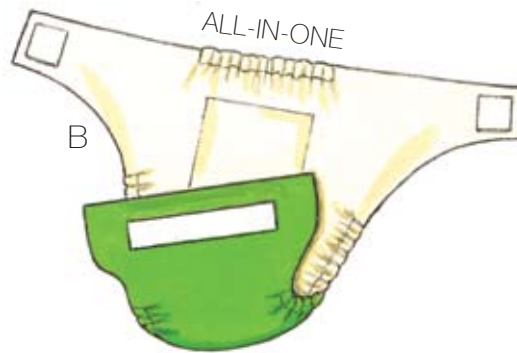

REUSABLE DIAPERS IN 5 SIZES FIT NEWBORN TO TOILET TRAINED

BABY & TODDLER

FITTED CLOTH

ALL-IN-ONE

COVER

price **3690**

**DIAPERS, DIAPER COVER,
INSERT & BAGS**
DIAPER SIZES: XS-S-M-L-XL
BAG SIZES: S-M-L

Fabrics: Waterproof fabrics such as PUL (polyurethane laminated fabric). Coated nylon or coated polyester may also be used. Absorbent fabrics such as fleece, terry cloth, French terry, flannel.

View A fitted Cloth Diaper with Velcro® closure is double with four layer insert and outer edges are serged or zig-zagged. Leg openings and back waist have elastic. View B All-In-One fitted diaper with Velcro® closure has waterproof outside and absorbent lining with four layer insert. Leg openings and back waist have elastic. View C fitted Diaper Cover with Velcro® closure has waterproof outside and is lined. Separate Insert has four layers and is used for extra absorption.

Bag View A has zipper and elastic loop. Bag View B has drawstring in casing and can be used to line diaper pail.

Diaper Size	XS	S	M	L	XL	
Height	24 (61)	26 1/2 (67)	29 (74)	31 1/2 (80)	34 (86)	" (cm)
Weight	13 (6)	18 (8)	22 (10)	26 (12)	29 (13)	lb (kg)
Approximate Age	3	6	12	18	24	months
Finished Size of Bags (Width x Height)						
View A	14 x 16 (36 x 40)		19 1/2 x 21 1/2 (49 x 55)		25 x 28 (63 x 71)	
View B	9 x 11 1/2 (23 x 29)		14 x 16 1/2 (35 x 42)		18 x 21 1/2 (46 x 55)	