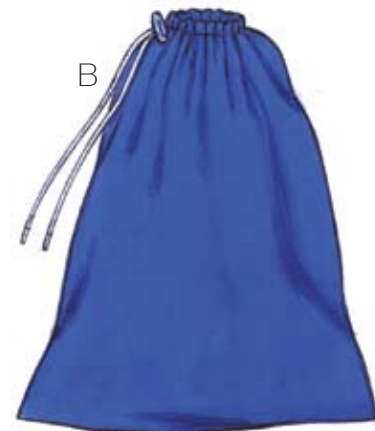

REUSABLE DIAPERS IN 5 SIZES FIT NEWBORN TO TOILET TRAINED

BABY & TODDLER

FITTED CLOTH

ALL-IN-ONE

COVER

price **3690**

**DIAPERS, DIAPER COVER,
INSERT & BAGS**
DIAPER SIZES: XS-S-M-L-XL
BAG SIZES: S-M-L

Fabrics: Waterproof fabrics such as PUL (polyurethane laminated fabric). Coated nylon or coated polyester may also be used. Absorbent fabrics such as fleece, terry cloth, French terry, flannel.

View A fitted Cloth Diaper with Velcro® closure is double with four layer insert and outer edges are serged or zig-zagged. Leg openings and back waist have elastic. View B All-In-One fitted diaper with Velcro® closure has waterproof outside and absorbent lining with four layer insert. Leg openings and back waist have elastic. View C fitted Diaper Cover with Velcro® closure has waterproof outside and is lined. Separate Insert has four layers and is used for extra absorption.

Bag View A has zipper and elastic loop. Bag View B has drawstring in casing and can be used to line diaper pail.

Diaper Size	XS	S	M	L	XL	
Height	24 (61)	26 1/2 (67)	29 (74)	31 1/2 (80)	34 (86)	" (cm)
Weight	13 (6)	18 (8)	22 (10)	26 (12)	29 (13)	lb (kg)
Approximate Age	3	6	12	18	24	months
Finished Size of Bags (Width x Height)						
View A	14 x 16 (36 x 40)		19 1/2 x 21 1/2 (49 x 55)		25 x 28 (63 x 71)	
View B	9 x 11 1/2 (23 x 29)		14 x 16 1/2 (35 x 42)		18 x 21 1/2 (46 x 55)	